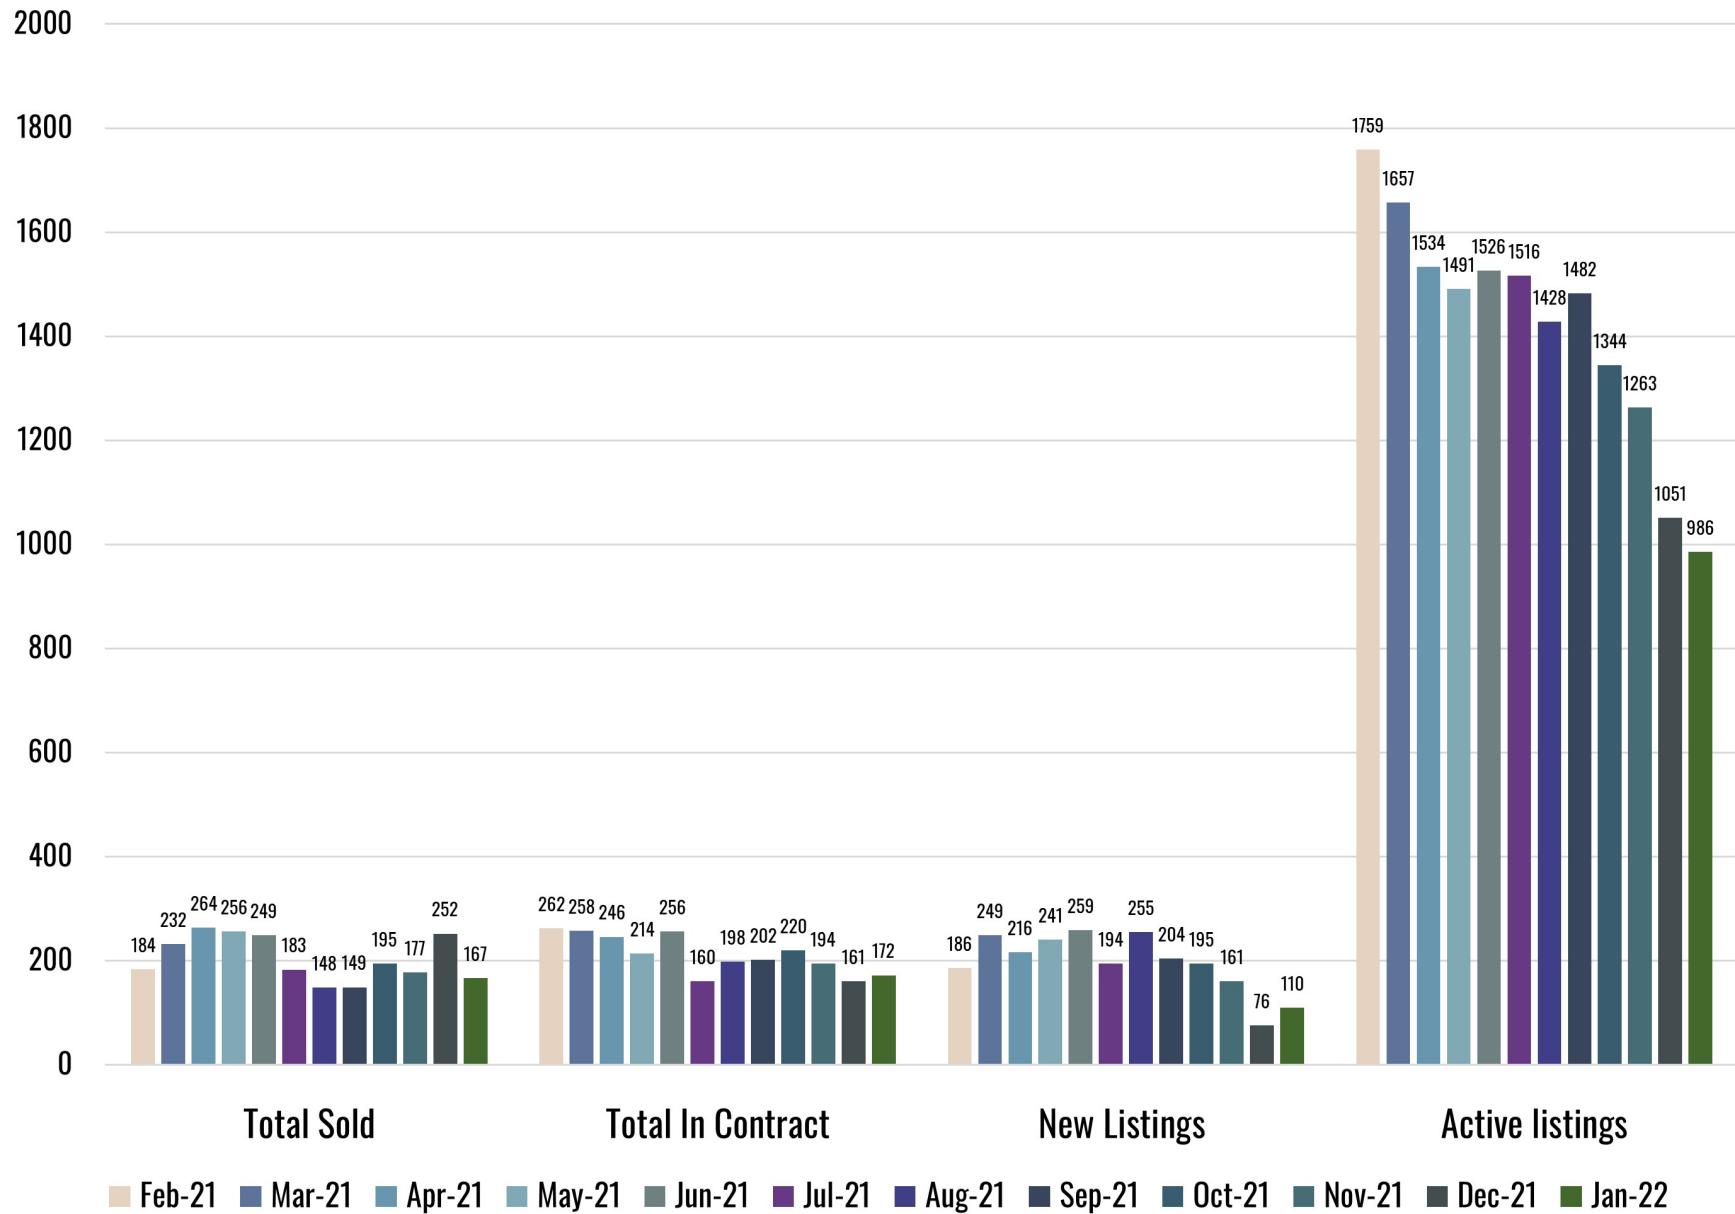

2020-2022 Monthly Totals

Hamptons Supply vs Demand 12 months

Hamptons Inventory - 12 Months

Hamptons Supply vs Demand 24 months